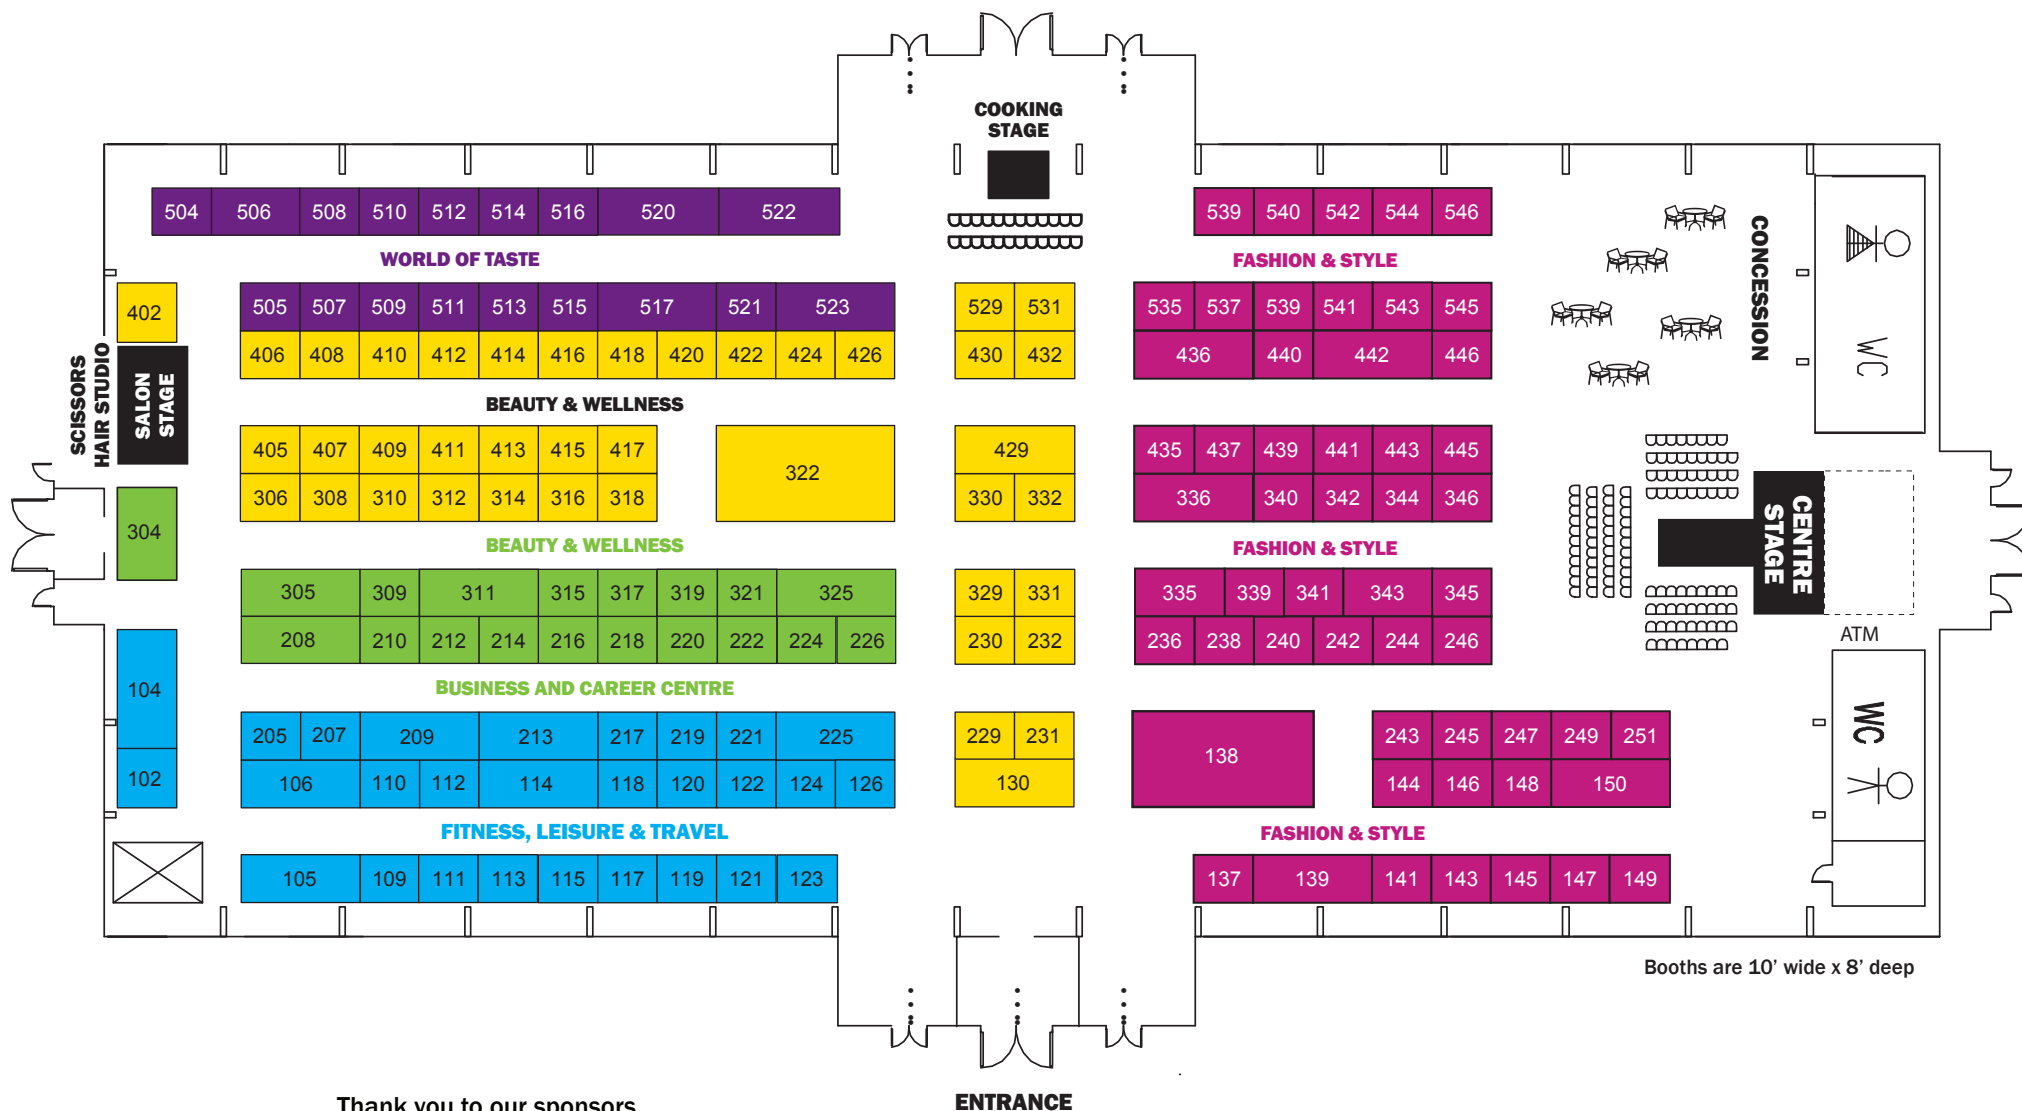

THE NATIONAL WOMEN'S SHOW

OTTAWA

September 25 & 26, 2010

Lansdowne Park - Aberdeen Pavillion

Thank you to our sponsors

Floorplan subject to change
July 8, 2010