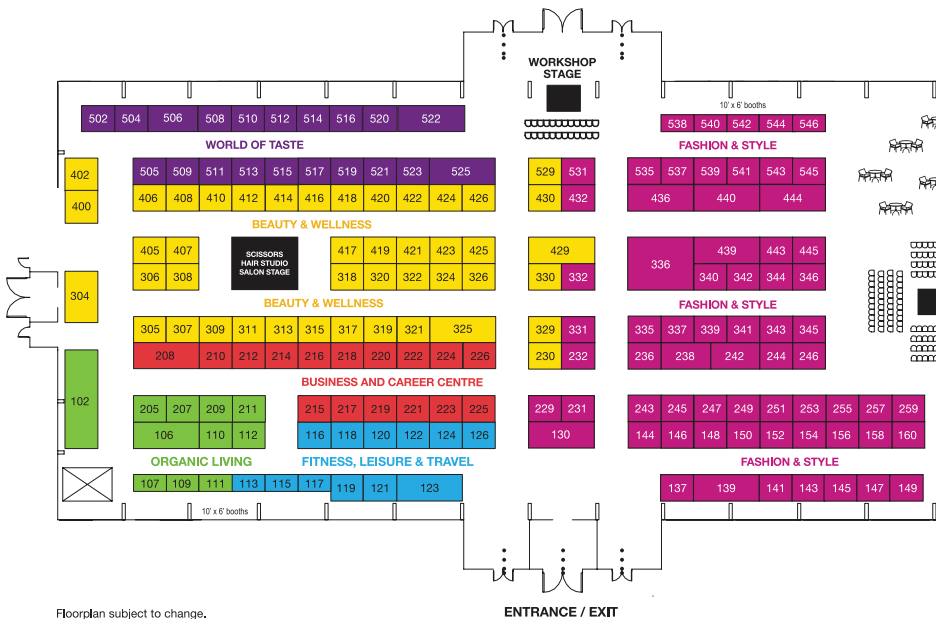

0860005 BC Ltd	211
1 + 1 Ltd.	531
<i>www.oneplusonebusiness.com</i>	
Colgate	123
<i>www.colgate.ca</i>	
Schneider's Country Naturals	402

A

A & V 2000 Inc.	400
<i>www.yogactive.com</i>	
Access Consciousness	420
<i>www.susanlazarhart.com</i>	
Adorit	110
<i>www.adorit.ca</i>	
Advanced Orthomolecular Research	324
<i>www.aor.ca</i>	
Aliments Fontaine Santé Inc.	525
<i>www.fontainesante.com</i>	
Alliance Spas Relais Sante	422
<i>www.spasrelaissante.com</i>	
Aloette Cosmetics	111
<i>www.aloette.com</i>	
Arbonne International	244
Arc of Life Chiropractic and Massage	230
<i>www.arcofife.org</i>	
Arte-Filo Jewelry	330
<i>www.artefiljewelry.com</i>	
Artizan	150
<i>www.artizangifts.com</i>	
Attitude Line Inc.	253
<i>www.attitudeline.ca</i>	

B

Bab's Jewellery & Accessories	432
Beauté Venustas	416
<i>www.beautevenustasbeauty.com</i>	
BeautiControl	308
<i>www.beautipage.ca/monique</i>	
Beauty Distribution MD	326
<i>www.beautydistributionmd.com</i>	
Bella Accessoires - Pottery Lane	436
<i>www.potterylaneimports.com</i>	
Bling Jewellery	305
<i>www.blingjewellery.com</i>	
Booty Camp Fitness	259
<i>www.bootycampfitness.com</i>	
Box of Goodness	513
<i>www.carolinasboxofgoodness.com</i>	
Brenmark for Daily Referral	217
<i>www.dailyreferral.com/103578</i>	

C

CAA - North & East Ontario	126
<i>www.caaneo.ca</i>	
CadCan Marketing & Sales Inc.	406
<i>www.cheecha.ca</i>	
Canadian Diabetes Association	414
<i>www.teamdiabetes.ca</i>	
Canadian Forces Recruiting Centre	208
<i>www.forces.ca</i>	
Canadian Woman Traveler	117
<i>www.cwtravelclub.ca</i>	

Floorplan subject to change.

ENTRANCE / EXIT